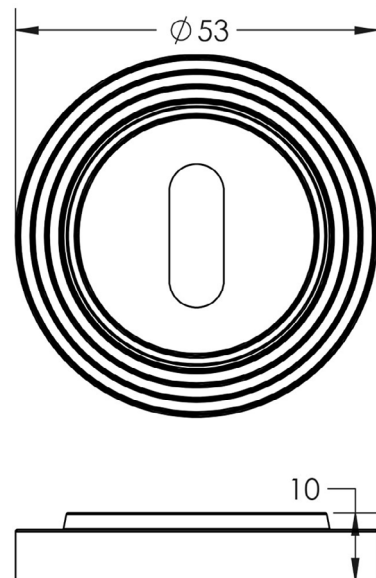

CODE

BUR-60AB-74AB

DESCRIPTION

Standard Escutcheon

STANDARDS

PRODUCT SPECIFICATION

- Reeded round rose
- Matt lacquered solid brass

TECHNICAL DRAWING