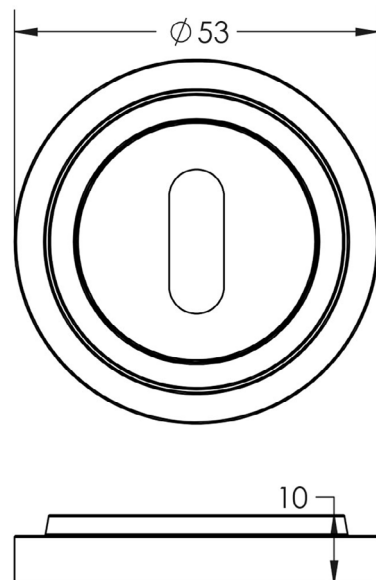

CODE

BUR-60AB-73AB

DESCRIPTION

Standard Escutcheon

STANDARDS

PRODUCT SPECIFICATION

- Stepped round rose
- Matt lacquered solid brass

TECHNICAL DRAWING