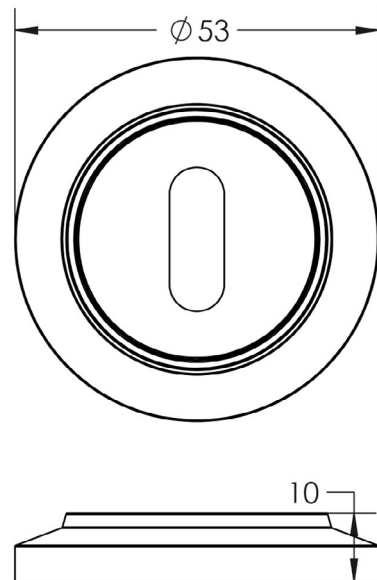

CODE

BUR-60AB-72AB

DESCRIPTION

Standard Escutcheon

STANDARDS

PRODUCT SPECIFICATION

- Chamfered round rose
- Matt lacquered solid brass

TECHNICAL DRAWING