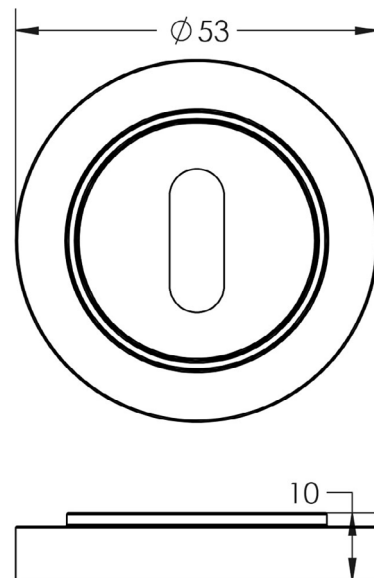

CODE

BUR-60AB-71AB

DESCRIPTION

Standard Escutcheon

STANDARDS

PRODUCT SPECIFICATION

- Plain round rose
- Matt lacquered solid brass

TECHNICAL DRAWING