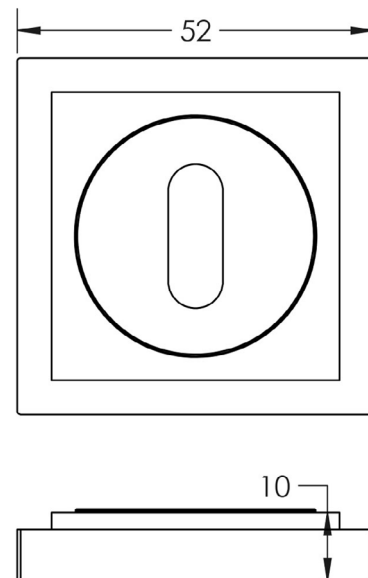

CODE

BUR-60AB-173AB

DESCRIPTION

Standard Escutcheon

STANDARDS

PRODUCT SPECIFICATION

- Stepped square rose
- Matt lacquered solid brass

TECHNICAL DRAWING