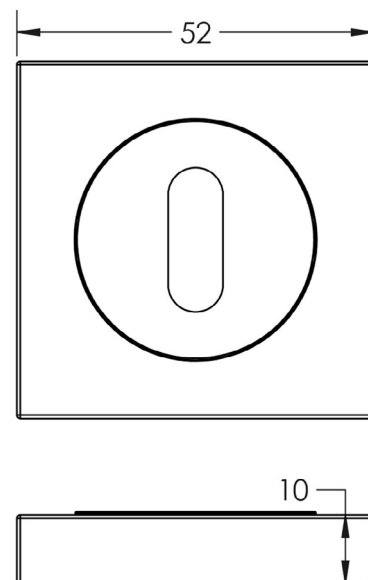

CODE

BUR-60AB-171AB

DESCRIPTION

Standard Escutcheon

STANDARDS

PRODUCT SPECIFICATION

- Plain square rose
- Matt lacquered solid brass

TECHNICAL DRAWING