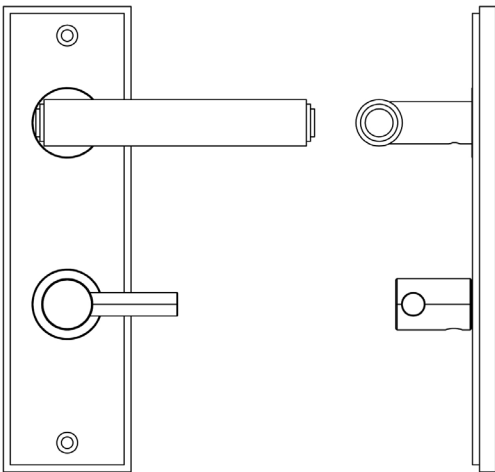

CODE

BUR-45SN-456SN-82SN

DESCRIPTION

Lever On Plate With Turn & Release

STANDARDS

PRODUCT SPECIFICATION

- 38mm centres
- Sprung
- Grade 4 corrosion
- Matt lacquered solid brass
- Back to back fixing recommended
- Suitable for doors 35-55mm
- *We strongly recommend requesting a sample before committing to any cutting or drilling*

TECHNICAL DRAWING

FINISHES

- Satin Nickel