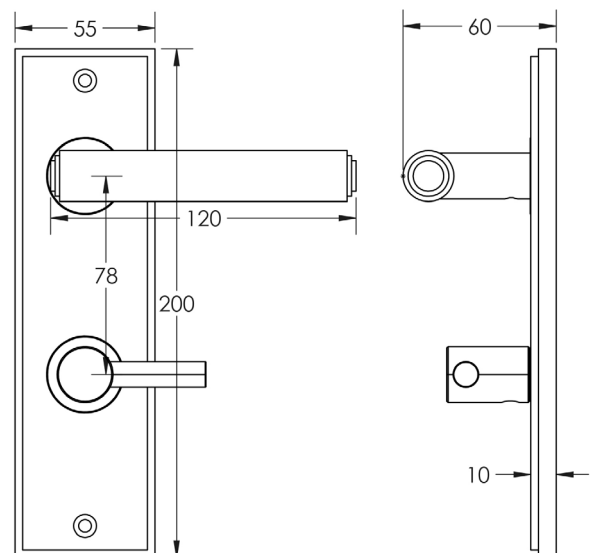

CODE

BUR-45SN-456SN-82SN

DESCRIPTION

Lever On Plate With Turn & Release

STANDARDS

PRODUCT SPECIFICATION

- 38mm centres
- Sprung
- Grade 4 corrosion
- Matt lacquered solid brass
- Back to back fixing recommended
- Suitable for doors 35-55mm
- *We strongly recommend requesting a sample before committing to any cutting or drilling*

TECHNICAL DRAWING

FINISHES

- Satin Nickel