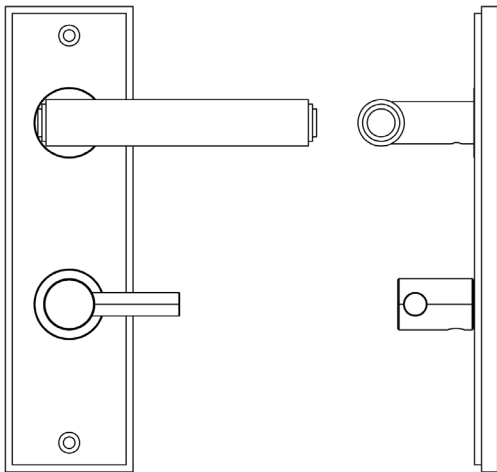

CODE

BUR-45SB-456SB-82SB

DESCRIPTION

Lever On Plate With Turn & Release

STANDARDS

PRODUCT SPECIFICATION

- 38mm centres
- Sprung
- Grade 4 corrosion
- Matt lacquered solid brass
- Back to back fixing recommended
- Suitable for doors 35-55mm
- *We strongly recommend requesting a sample before committing to any cutting or drilling*

TECHNICAL DRAWING

FINISHES

- Satin Brass