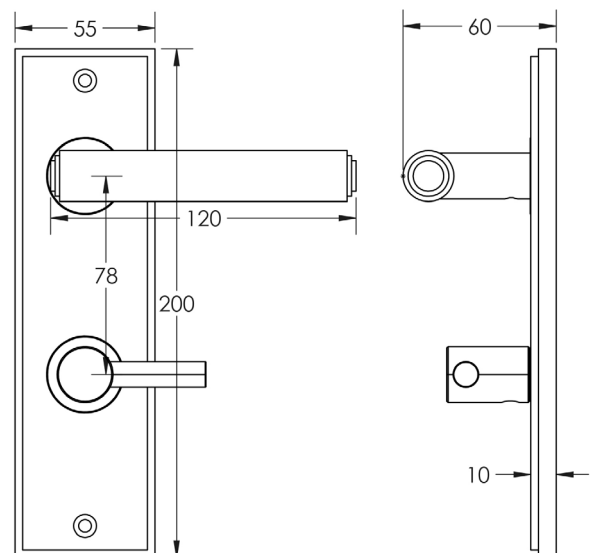

CODE

BUR-45SB-456SB-82SB

DESCRIPTION

Lever On Plate With Turn & Release

STANDARDS

PRODUCT SPECIFICATION

- 38mm centres
- Sprung
- Grade 4 corrosion
- Matt lacquered solid brass
- Back to back fixing recommended
- Suitable for doors 35-55mm
- *We strongly recommend requesting a sample before committing to any cutting or drilling*

TECHNICAL DRAWING

FINISHES

- Satin Brass