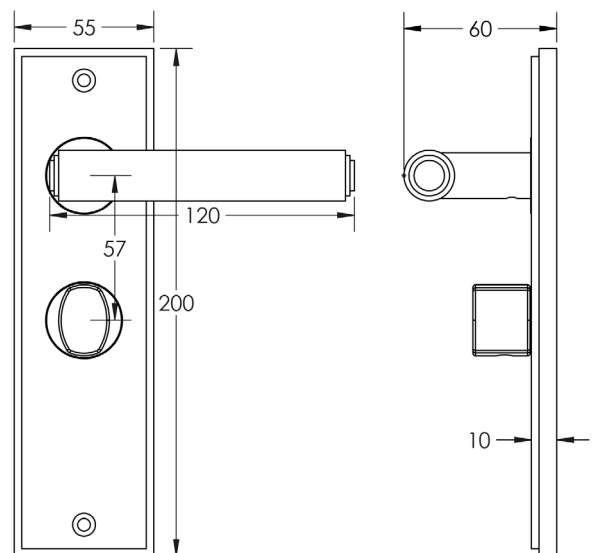

CODE

BUR-45SB-453SB-81SB

DESCRIPTION

Lever On Plate With Turn & Release

STANDARDS

PRODUCT SPECIFICATION

- 38mm centres
- Sprung
- Grade 4 corrosion
- Matt lacquered solid brass
- Back to back fixing recommended
- Suitable for doors 35-55mm
- *We strongly recommend requesting a sample before committing to any cutting or drilling*

TECHNICAL DRAWING

FINISHES

- Satin Brass