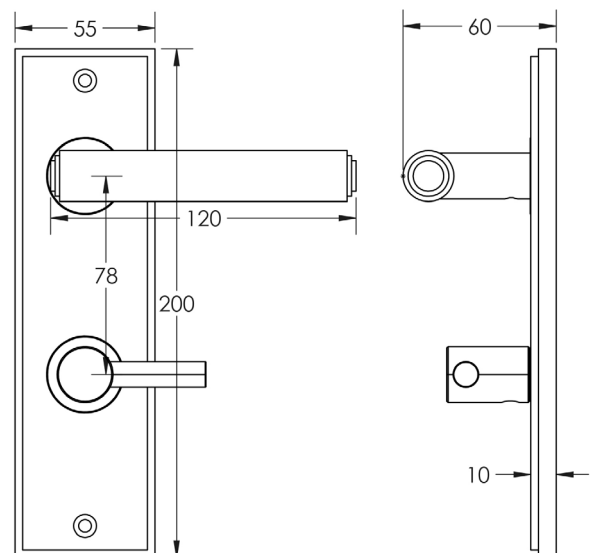

CODE

BUR-45PN-456PN-82PN

DESCRIPTION

Lever On Plate With Turn & Release

STANDARDS

PRODUCT SPECIFICATION

- 38mm centres
- Sprung
- Grade 4 corrosion
- Matt lacquered solid brass
- Back to back fixing recommended
- Suitable for doors 35-55mm
- *We strongly recommend requesting a sample before committing to any cutting or drilling*

TECHNICAL DRAWING

FINISHES

- Polished Nickel