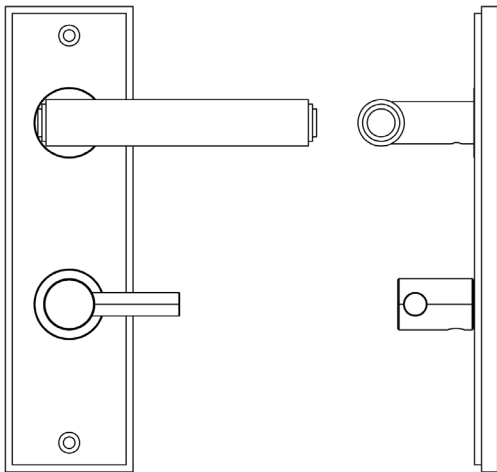

CODE

BUR-45PN-456PN-82PN

DESCRIPTION

Lever On Plate With Turn & Release

STANDARDS

PRODUCT SPECIFICATION

- 38mm centres
- Sprung
- Grade 4 corrosion
- Matt lacquered solid brass
- Back to back fixing recommended
- Suitable for doors 35-55mm
- *We strongly recommend requesting a sample before committing to any cutting or drilling*

TECHNICAL DRAWING

FINISHES

- Polished Nickel