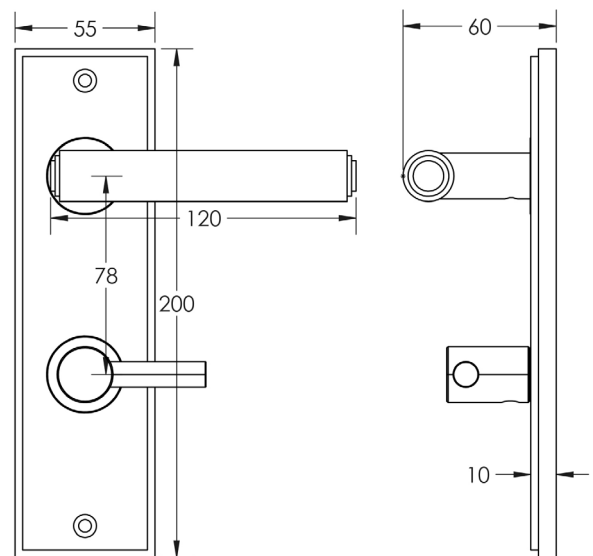

TECHNICAL DRAWING