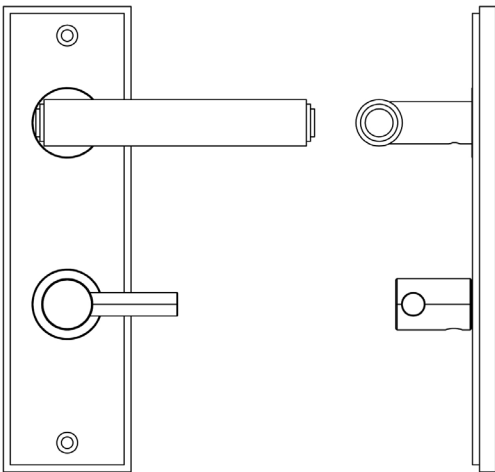

CODE

BUR-45DB-456DB-82DB

DESCRIPTION

Lever On Plate With Turn & Release

STANDARDS

PRODUCT SPECIFICATION

- 38mm centres
- Sprung
- Grade 4 corrosion
- Matt lacquered solid brass
- Back to back fixing recommended
- Suitable for doors 35-55mm
- *We strongly recommend requesting a sample before committing to any cutting or drilling*

TECHNICAL DRAWING

FINISHES

- Dark Bronze