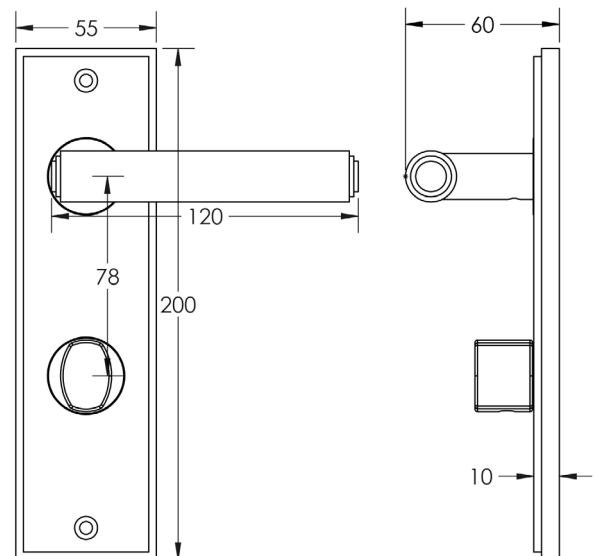

TECHNICAL DRAWING