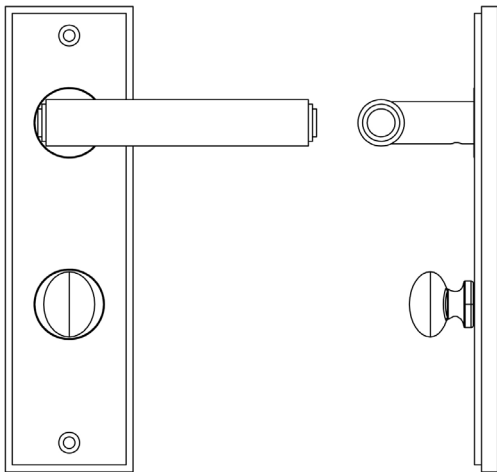

### CODE

**BUR-45DB-456DB-80DB**

### DESCRIPTION

**Lever On Plate With Turn & Release**

### PRODUCT SPECIFICATION

- 38mm centres
- Sprung
- Grade 4 corrosion
- Matt lacquered solid brass
- Back to back fixing recommended
- Suitable for doors 35-55mm
- *We strongly recommend requesting a sample before committing to any cutting or drilling*