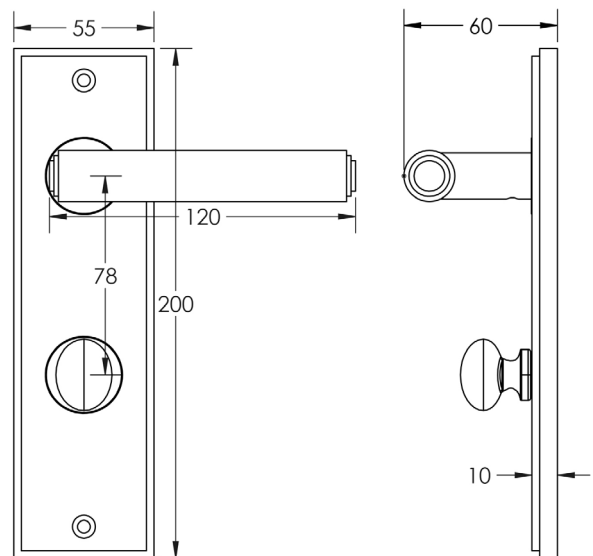

TECHNICAL DRAWING