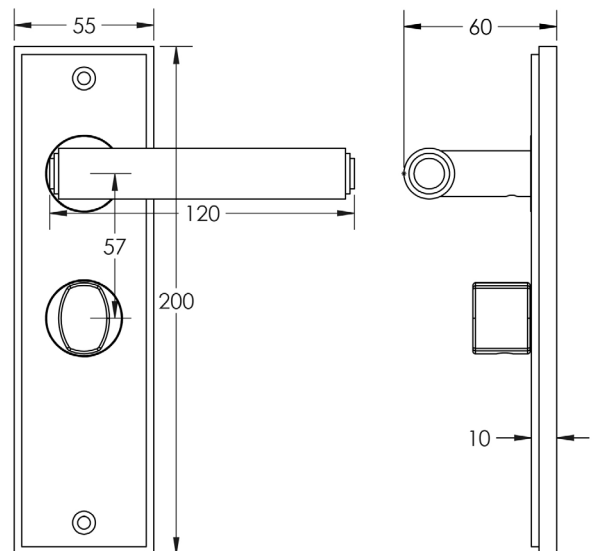

TECHNICAL DRAWING