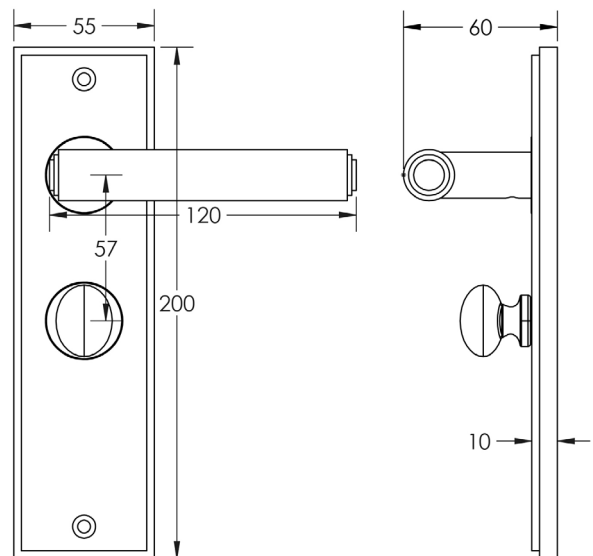

TECHNICAL DRAWING