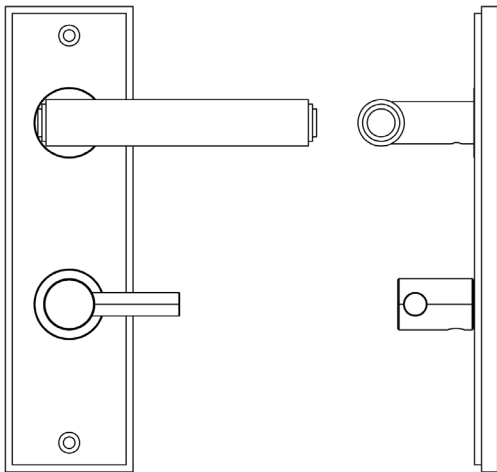

CODE

BUR-45AB-456AB-82AB

DESCRIPTION

Lever On Plate With Turn & Release

STANDARDS

PRODUCT SPECIFICATION

- 38mm centres
- Sprung
- Grade 4 corrosion
- Matt lacquered solid brass
- Back to back fixing recommended
- Suitable for doors 35-55mm
- *We strongly recommend requesting a sample before committing to any cutting or drilling*

TECHNICAL DRAWING

FINISHES

- Antique Brass