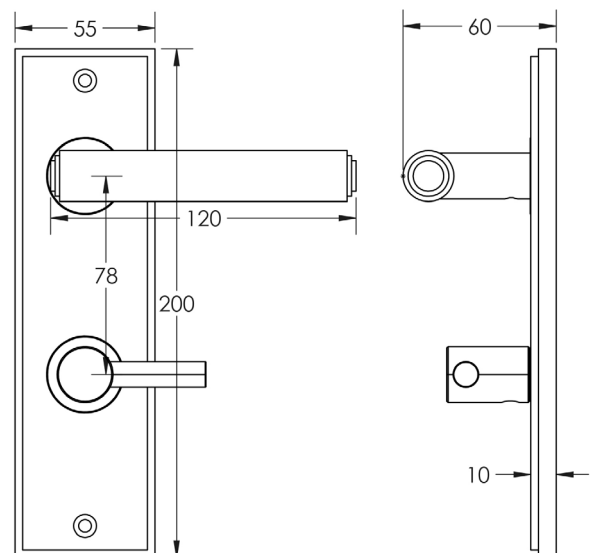

CODE

BUR-45AB-456AB-82AB

DESCRIPTION

Lever On Plate With Turn & Release

STANDARDS

PRODUCT SPECIFICATION

- 38mm centres
- Sprung
- Grade 4 corrosion
- Matt lacquered solid brass
- Back to back fixing recommended
- Suitable for doors 35-55mm
- *We strongly recommend requesting a sample before committing to any cutting or drilling*

TECHNICAL DRAWING

FINISHES

- Antique Brass