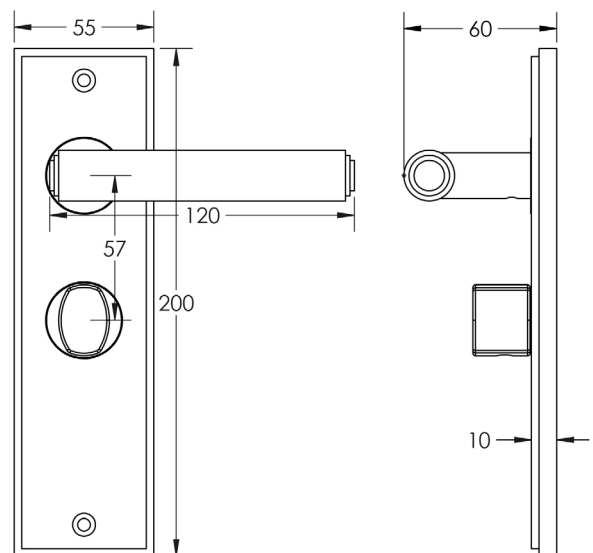

CODE

BUR-45AB-453AB-81AB

DESCRIPTION

Lever On Plate With Turn & Release

STANDARDS

PRODUCT SPECIFICATION

- 38mm centres
- Sprung
- Grade 4 corrosion
- Matt lacquered solid brass
- Back to back fixing recommended
- Suitable for doors 35-55mm
- *We strongly recommend requesting a sample before committing to any cutting or drilling*

TECHNICAL DRAWING

FINISHES

- Antique Brass