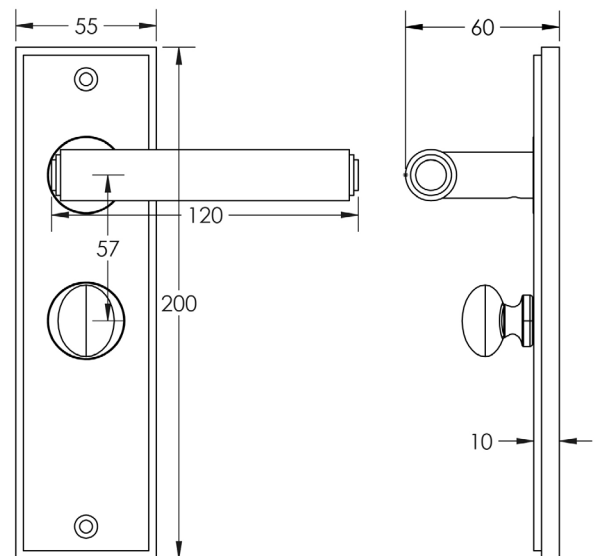

CODE

BUR-45AB-453AB-80AB

DESCRIPTION

Lever On Plate With Turn & Release

STANDARDS

PRODUCT SPECIFICATION

- 38mm centres
- Sprung
- Grade 4 corrosion
- Matt lacquered solid brass
- Back to back fixing recommended
- Suitable for doors 35-55mm
- *We strongly recommend requesting a sample before committing to any cutting or drilling*

TECHNICAL DRAWING

FINISHES

- Antique Brass