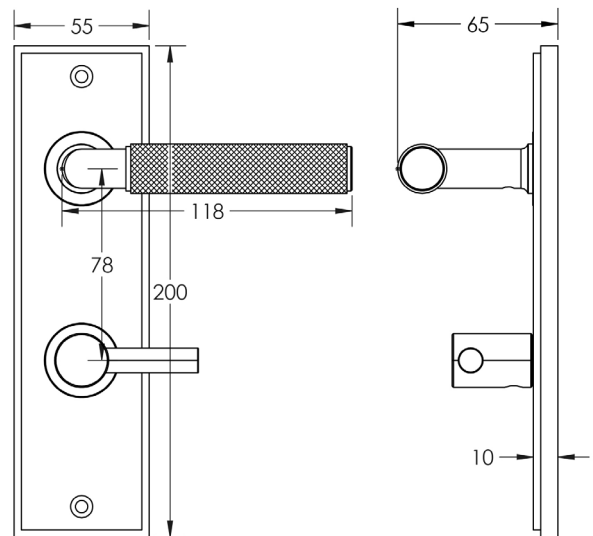

CODE

BUR-40SN-456SN-82SN

DESCRIPTION

Lever On Plate With Turn & Release

STANDARDS

PRODUCT SPECIFICATION

- 38mm centres
- Sprung
- Grade 4 corrosion
- Matt lacquered solid brass
- Back to back fixing recommended
- Suitable for doors 35-55mm
- *We strongly recommend requesting a sample before committing to any cutting or drilling*

TECHNICAL DRAWING

FINISHES

- Satin Nickel