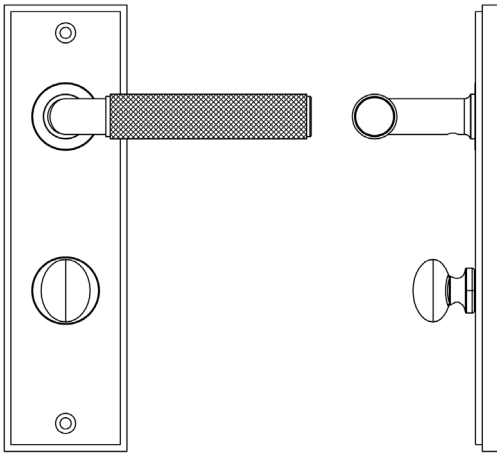

### CODE

**BUR-40SN-456SN-80SN**

### DESCRIPTION

**Lever On Plate With Turn & Release**

### PRODUCT SPECIFICATION

- 38mm centres
- Sprung
- Grade 4 corrosion
- Matt lacquered solid brass
- Back to back fixing recommended
- Suitable for doors 35-55mm
- *We strongly recommend requesting a sample before committing to any cutting or drilling*