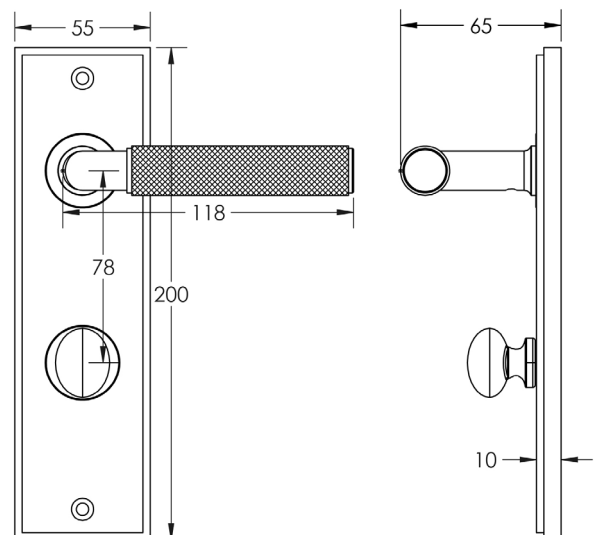

TECHNICAL DRAWING