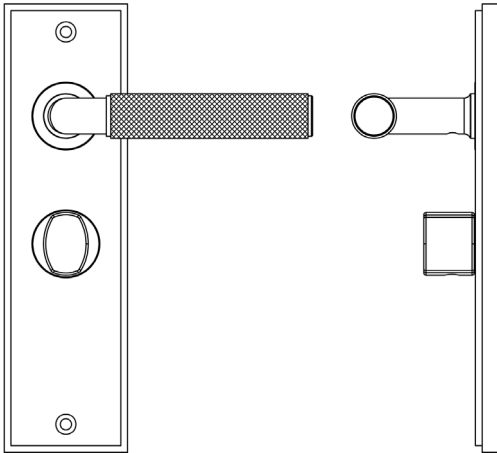

CODE

BUR-40SN-453SN-81SN

DESCRIPTION

Lever On Plate With Turn & Release

STANDARDS

PRODUCT SPECIFICATION

- 38mm centres
- Sprung
- Grade 4 corrosion
- Matt lacquered solid brass
- Back to back fixing recommended
- Suitable for doors 35-55mm
- *We strongly recommend requesting a sample before committing to any cutting or drilling*

TECHNICAL DRAWING

FINISHES

- Satin Nickel