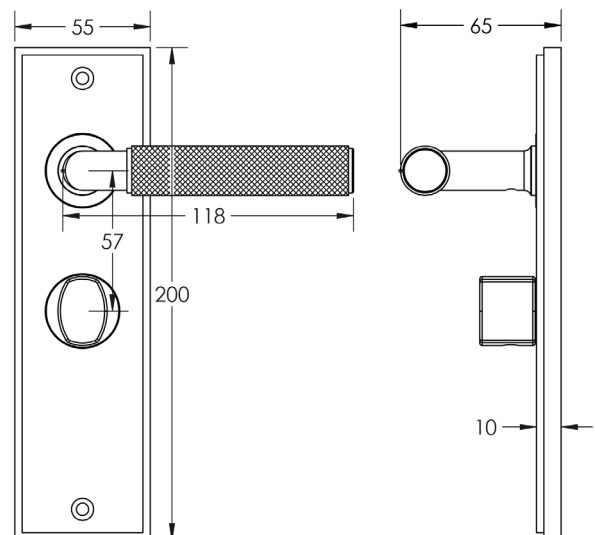

CODE

BUR-40SN-453SN-81SN

DESCRIPTION

Lever On Plate With Turn & Release

STANDARDS

PRODUCT SPECIFICATION

- 38mm centres
- Sprung
- Grade 4 corrosion
- Matt lacquered solid brass
- Back to back fixing recommended
- Suitable for doors 35-55mm
- *We strongly recommend requesting a sample before committing to any cutting or drilling*

TECHNICAL DRAWING

FINISHES

- Satin Nickel