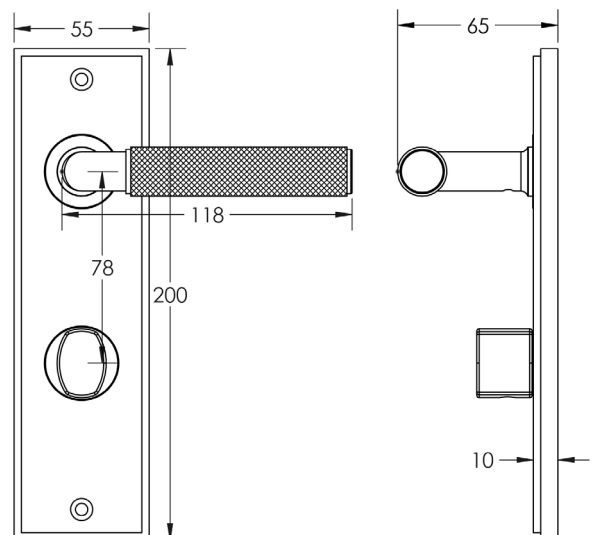

CODE

BUR-40SB-456SB-81SB

DESCRIPTION

Lever On Plate With Turn & Release

STANDARDS

PRODUCT SPECIFICATION

- 38mm centres
- Sprung
- Grade 4 corrosion
- Matt lacquered solid brass
- Back to back fixing recommended
- Suitable for doors 35-55mm
- *We strongly recommend requesting a sample before committing to any cutting or drilling*

TECHNICAL DRAWING

FINISHES

- Satin Brass