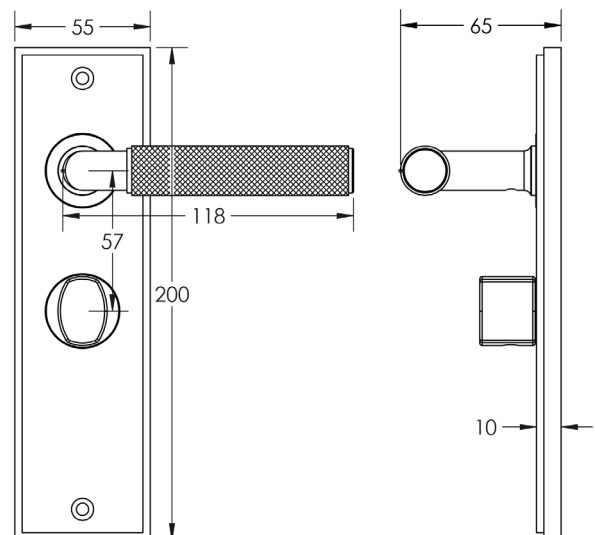

CODE

BUR-40SB-453SB-81SB

DESCRIPTION

Lever On Plate With Turn & Release

STANDARDS

PRODUCT SPECIFICATION

- 38mm centres
- Sprung
- Grade 4 corrosion
- Matt lacquered solid brass
- Back to back fixing recommended
- Suitable for doors 35-55mm
- *We strongly recommend requesting a sample before committing to any cutting or drilling*

TECHNICAL DRAWING

FINISHES

- Satin Brass