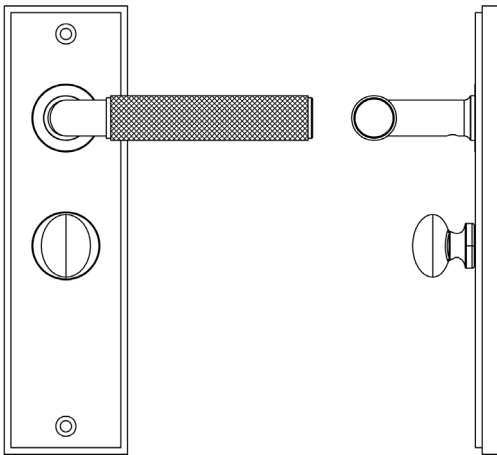

CODE

BUR-40SB-453SB-80SB

DESCRIPTION

Lever On Plate With Turn & Release

STANDARDS

PRODUCT SPECIFICATION

- 38mm centres
- Sprung
- Grade 4 corrosion
- Matt lacquered solid brass
- Back to back fixing recommended
- Suitable for doors 35-55mm
- *We strongly recommend requesting a sample before committing to any cutting or drilling*

TECHNICAL DRAWING

FINISHES

- Satin Brass