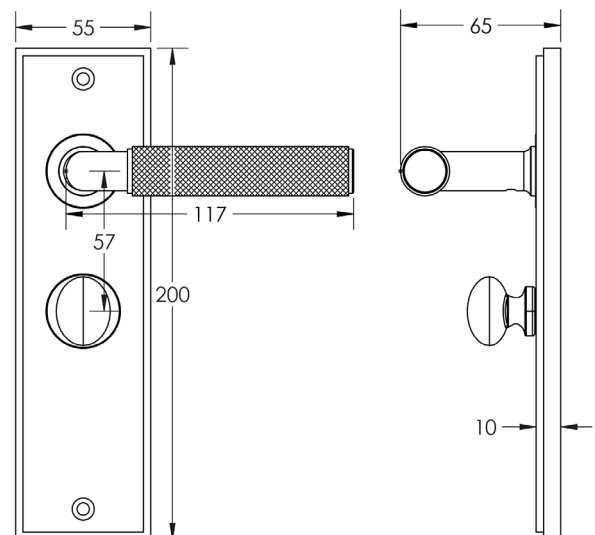

CODE

BUR-40SB-453SB-80SB

DESCRIPTION

Lever On Plate With Turn & Release

STANDARDS

PRODUCT SPECIFICATION

- 38mm centres
- Sprung
- Grade 4 corrosion
- Matt lacquered solid brass
- Back to back fixing recommended
- Suitable for doors 35-55mm
- *We strongly recommend requesting a sample before committing to any cutting or drilling*

TECHNICAL DRAWING

FINISHES

- Satin Brass