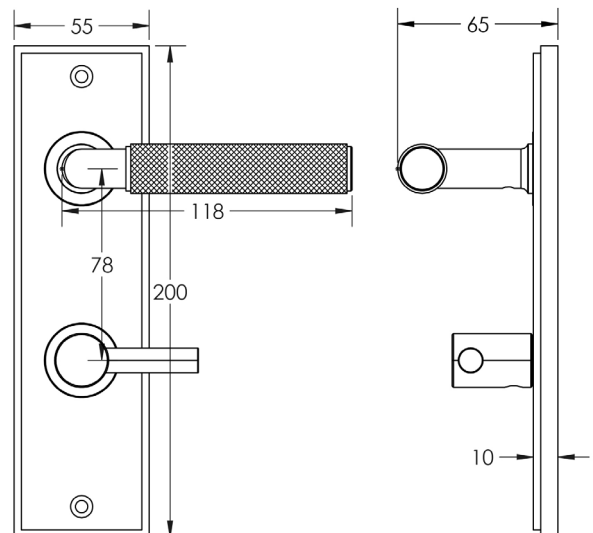

CODE

BUR-40PN-456PN-82PN

DESCRIPTION

Lever On Plate With Turn & Release

STANDARDS

PRODUCT SPECIFICATION

- 38mm centres
- Sprung
- Grade 4 corrosion
- Matt lacquered solid brass
- Back to back fixing recommended
- Suitable for doors 35-55mm
- *We strongly recommend requesting a sample before committing to any cutting or drilling*

TECHNICAL DRAWING

FINISHES

- Polished Nickel