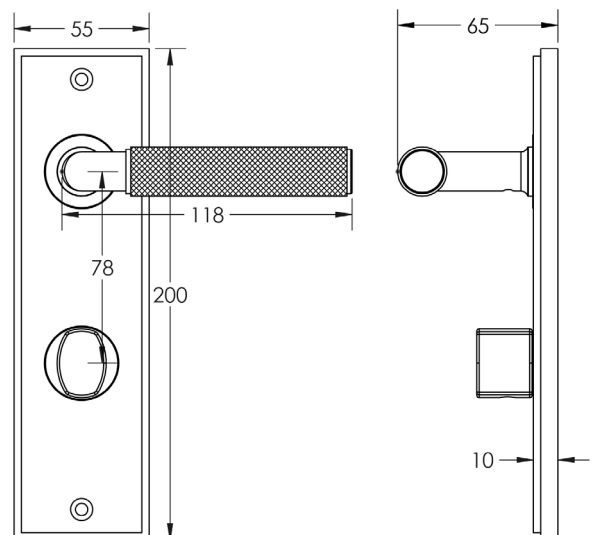

TECHNICAL DRAWING