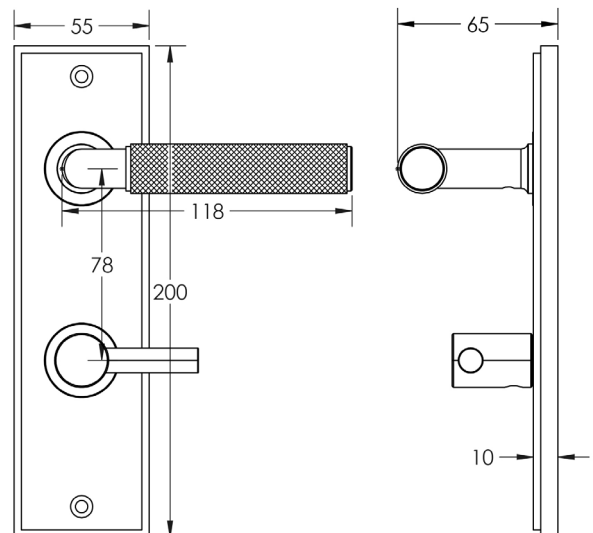

TECHNICAL DRAWING