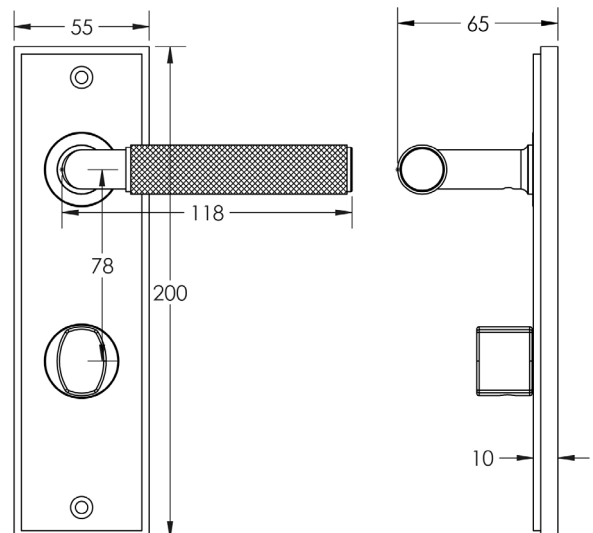

TECHNICAL DRAWING