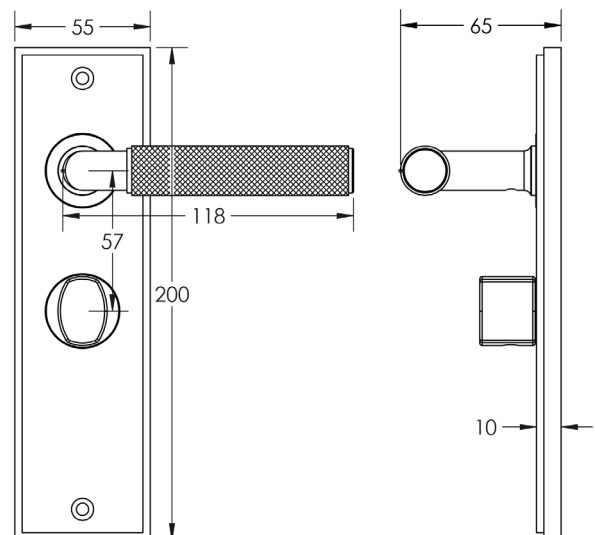

TECHNICAL DRAWING