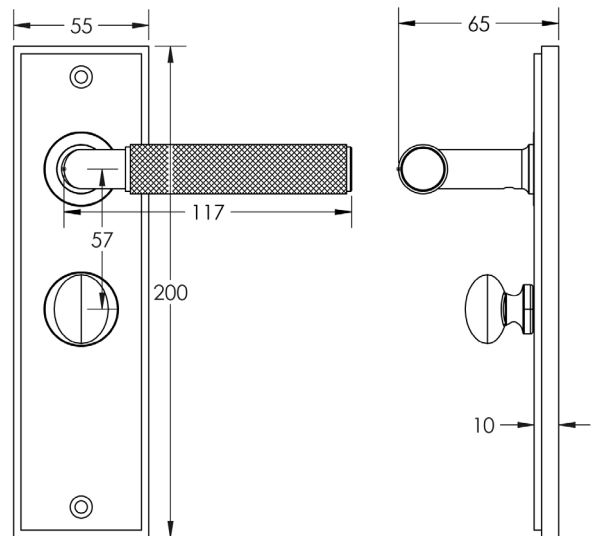

TECHNICAL DRAWING