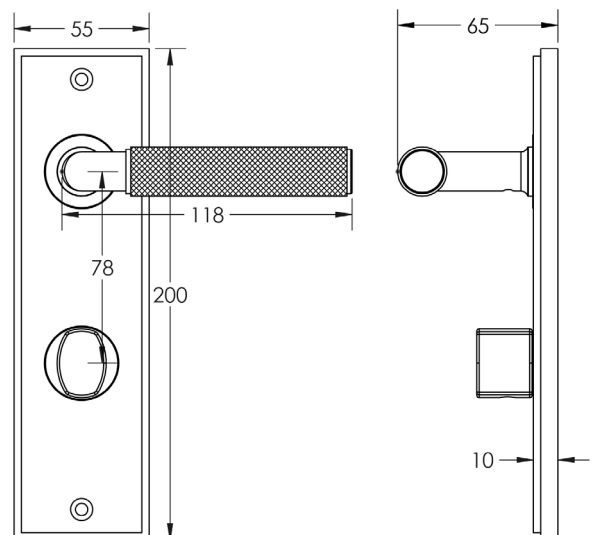

CODE

BUR-40AB-456AB-81AB

DESCRIPTION

Lever On Plate With Turn & Release

STANDARDS

PRODUCT SPECIFICATION

- 38mm centres
- Sprung
- Grade 4 corrosion
- Matt lacquered solid brass
- Back to back fixing recommended
- Suitable for doors 35-55mm
- *We strongly recommend requesting a sample before committing to any cutting or drilling*

TECHNICAL DRAWING

FINISHES

- Antique Brass