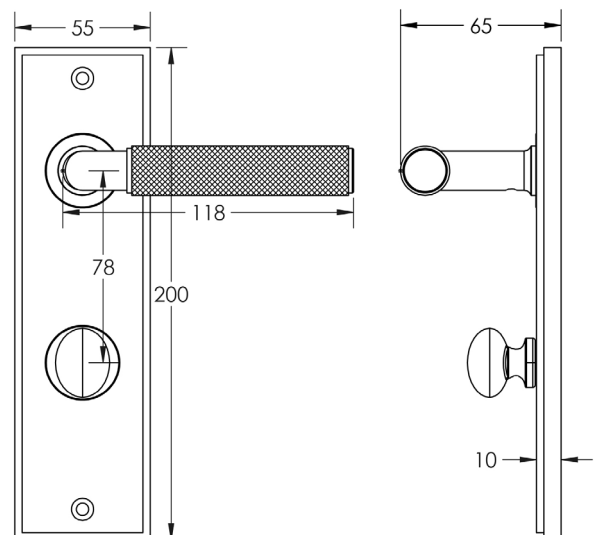

CODE

BUR-40AB-456AB-80AB

DESCRIPTION

Lever On Plate With Turn & Release

STANDARDS

PRODUCT SPECIFICATION

- 38mm centres
- Sprung
- Grade 4 corrosion
- Matt lacquered solid brass
- Back to back fixing recommended
- Suitable for doors 35-55mm
- *We strongly recommend requesting a sample before committing to any cutting or drilling*

TECHNICAL DRAWING

FINISHES

- Antique Brass