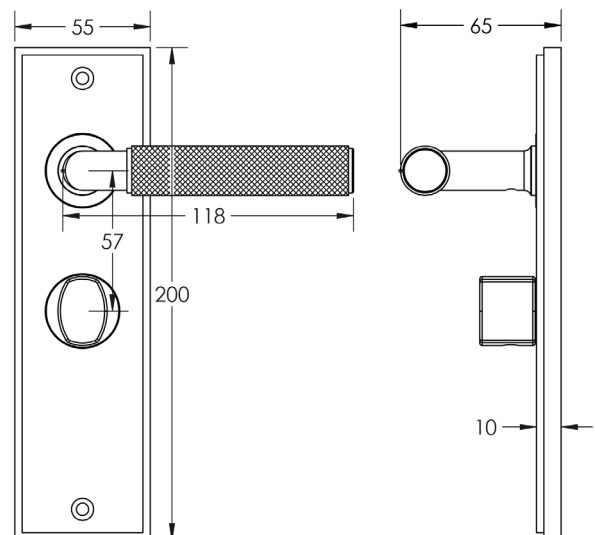

CODE

BUR-40AB-453AB-81AB

DESCRIPTION

Lever On Plate With Turn & Release

STANDARDS

PRODUCT SPECIFICATION

- 38mm centres
- Sprung
- Grade 4 corrosion
- Matt lacquered solid brass
- Back to back fixing recommended
- Suitable for doors 35-55mm
- *We strongly recommend requesting a sample before committing to any cutting or drilling*

TECHNICAL DRAWING

FINISHES

- Antique Brass