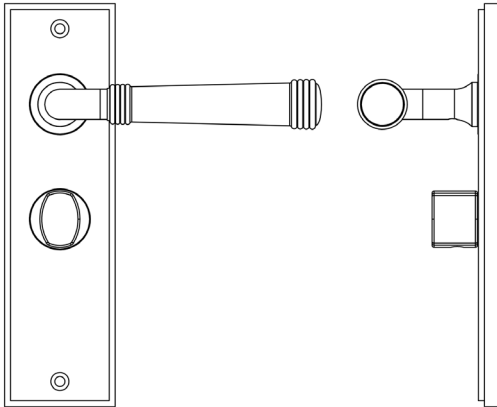

### CODE

**BUR-35SN-453SN-81SN**

### DESCRIPTION

**Lever On Plate With Turn & Release**

### PRODUCT SPECIFICATION

- 38mm centres
- Sprung
- Grade 4 corrosion
- Matt lacquered solid brass
- Back to back fixing recommended
- Suitable for doors 35-55mm
- *We strongly recommend requesting a sample before committing to any cutting or drilling*