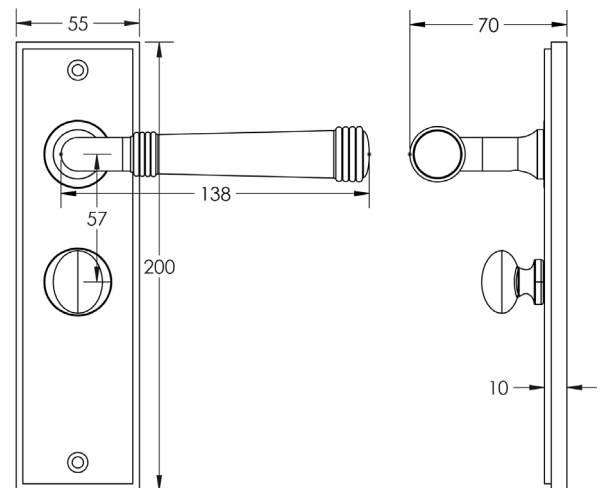

CODE

BUR-35SN-453SN-80SN

DESCRIPTION

Lever On Plate With Turn & Release

STANDARDS

PRODUCT SPECIFICATION

- 38mm centres
- Sprung
- Grade 4 corrosion
- Matt lacquered solid brass
- Back to back fixing recommended
- Suitable for doors 35-55mm
- *We strongly recommend requesting a sample before committing to any cutting or drilling*

TECHNICAL DRAWING

FINISHES

- Satin Nickel