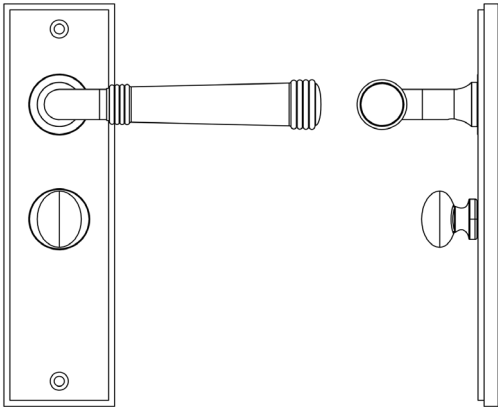

CODE

BUR-35SN-453SN-80SN

DESCRIPTION

Lever On Plate With Turn & Release

STANDARDS

PRODUCT SPECIFICATION

- 38mm centres
- Sprung
- Grade 4 corrosion
- Matt lacquered solid brass
- Back to back fixing recommended
- Suitable for doors 35-55mm
- *We strongly recommend requesting a sample before committing to any cutting or drilling*

TECHNICAL DRAWING

FINISHES

- Satin Nickel