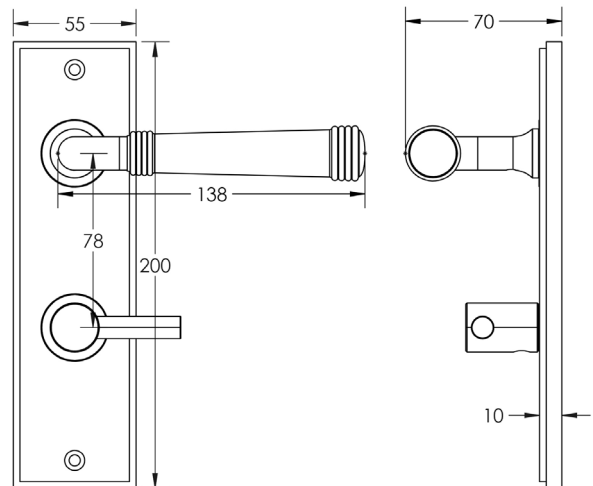

CODE

BUR-35SB-456SB-82SB

DESCRIPTION

Lever On Plate With Turn & Release

STANDARDS

PRODUCT SPECIFICATION

- 38mm centres
- Sprung
- Grade 4 corrosion
- Matt lacquered solid brass
- Back to back fixing recommended
- Suitable for doors 35-55mm
- *We strongly recommend requesting a sample before committing to any cutting or drilling*

TECHNICAL DRAWING

FINISHES

- Satin Brass