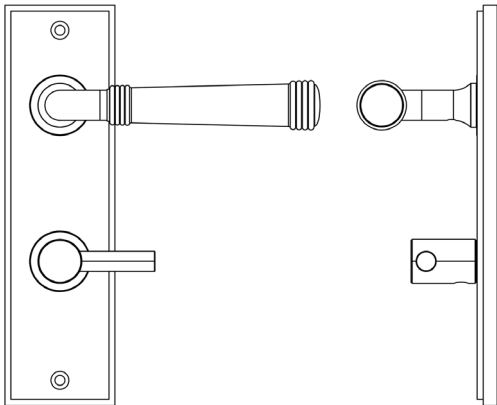

CODE

BUR-35SB-456SB-82SB

DESCRIPTION

Lever On Plate With Turn & Release

STANDARDS

PRODUCT SPECIFICATION

- 38mm centres
- Sprung
- Grade 4 corrosion
- Matt lacquered solid brass
- Back to back fixing recommended
- Suitable for doors 35-55mm
- *We strongly recommend requesting a sample before committing to any cutting or drilling*

TECHNICAL DRAWING

FINISHES

- Satin Brass