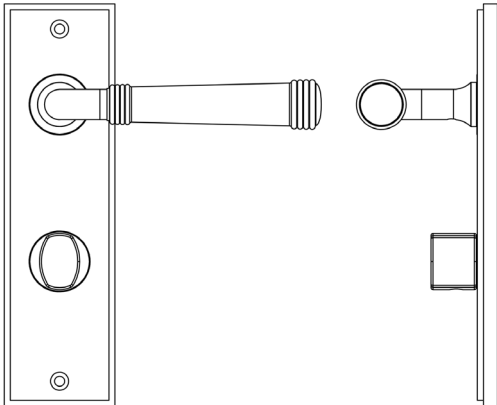

CODE

BUR-35SB-456SB-81SB

DESCRIPTION

Lever On Plate With Turn & Release

STANDARDS

PRODUCT SPECIFICATION

- 38mm centres
- Sprung
- Grade 4 corrosion
- Matt lacquered solid brass
- Back to back fixing recommended
- Suitable for doors 35-55mm
- *We strongly recommend requesting a sample before committing to any cutting or drilling*

TECHNICAL DRAWING

FINISHES

- Satin Brass