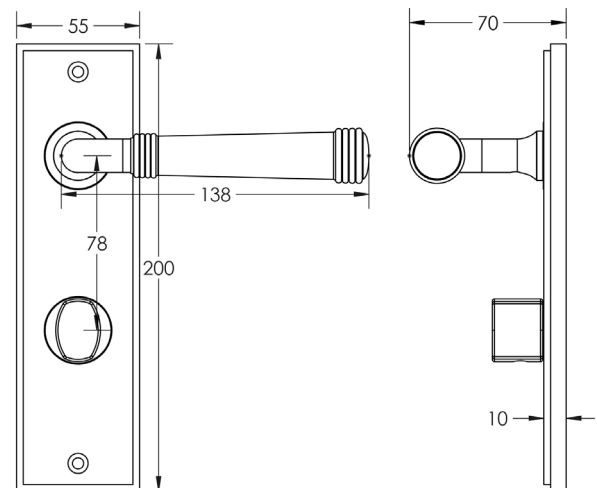

CODE

BUR-35SB-456SB-81SB

DESCRIPTION

Lever On Plate With Turn & Release

STANDARDS

PRODUCT SPECIFICATION

- 38mm centres
- Sprung
- Grade 4 corrosion
- Matt lacquered solid brass
- Back to back fixing recommended
- Suitable for doors 35-55mm
- *We strongly recommend requesting a sample before committing to any cutting or drilling*

TECHNICAL DRAWING

FINISHES

- Satin Brass