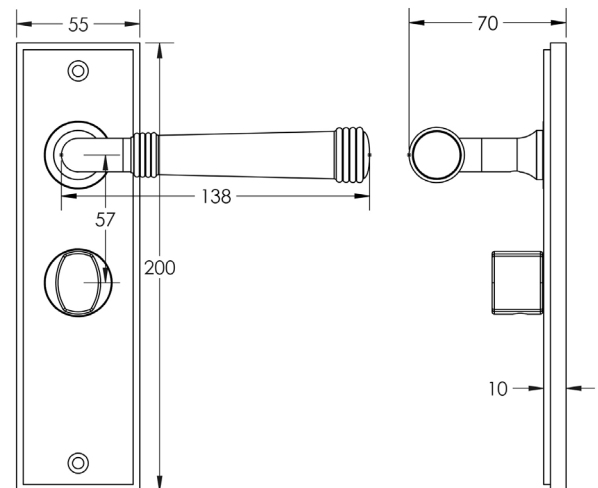

CODE

BUR-35SB-453SB-81SB

DESCRIPTION

Lever On Plate With Turn & Release

STANDARDS

PRODUCT SPECIFICATION

- 38mm centres
- Sprung
- Grade 4 corrosion
- Matt lacquered solid brass
- Back to back fixing recommended
- Suitable for doors 35-55mm
- *We strongly recommend requesting a sample before committing to any cutting or drilling*

TECHNICAL DRAWING

FINISHES

- Satin Brass