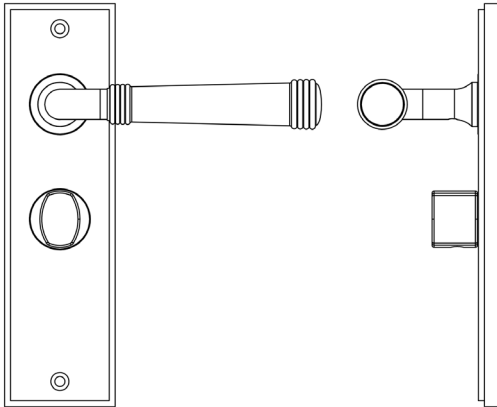

CODE

BUR-35SB-453SB-81SB

DESCRIPTION

Lever On Plate With Turn & Release

STANDARDS

PRODUCT SPECIFICATION

- 38mm centres
- Sprung
- Grade 4 corrosion
- Matt lacquered solid brass
- Back to back fixing recommended
- Suitable for doors 35-55mm
- *We strongly recommend requesting a sample before committing to any cutting or drilling*

TECHNICAL DRAWING

FINISHES

- Satin Brass