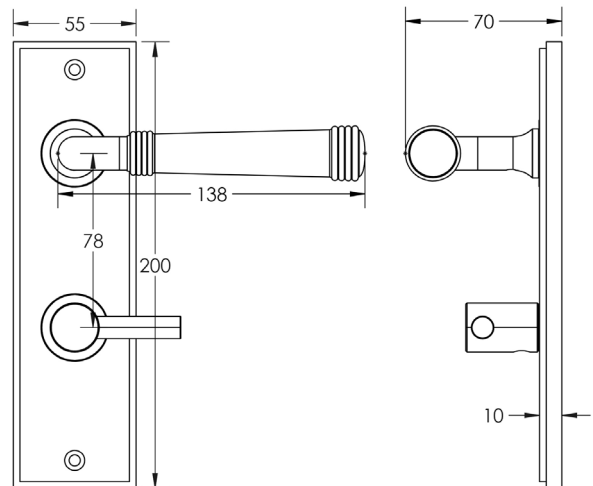

CODE

BUR-35PN-456PN-82PN

DESCRIPTION

Lever On Plate With Turn & Release

STANDARDS

PRODUCT SPECIFICATION

- 38mm centres
- Sprung
- Grade 4 corrosion
- Matt lacquered solid brass
- Back to back fixing recommended
- Suitable for doors 35-55mm
- *We strongly recommend requesting a sample before committing to any cutting or drilling*

TECHNICAL DRAWING

FINISHES

- Polished Nickel