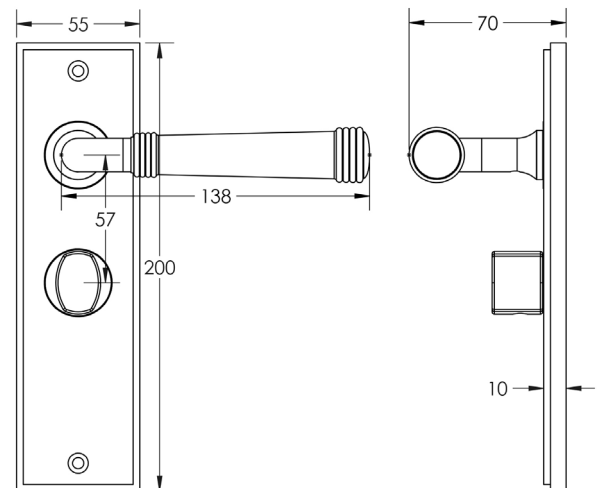

CODE

BUR-35PN-453PN-81PN

DESCRIPTION

Lever On Plate With Turn & Release

STANDARDS

PRODUCT SPECIFICATION

- 38mm centres
- Sprung
- Grade 4 corrosion
- Matt lacquered solid brass
- Back to back fixing recommended
- Suitable for doors 35-55mm
- *We strongly recommend requesting a sample before committing to any cutting or drilling*

TECHNICAL DRAWING

FINISHES

- Polished Nickel