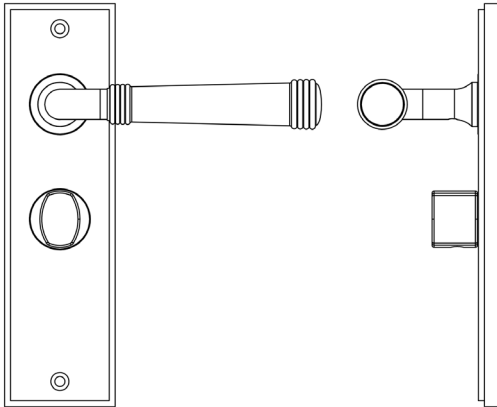

CODE

BUR-35PN-453PN-81PN

DESCRIPTION

Lever On Plate With Turn & Release

STANDARDS

PRODUCT SPECIFICATION

- 38mm centres
- Sprung
- Grade 4 corrosion
- Matt lacquered solid brass
- Back to back fixing recommended
- Suitable for doors 35-55mm
- *We strongly recommend requesting a sample before committing to any cutting or drilling*

TECHNICAL DRAWING

FINISHES

- Polished Nickel