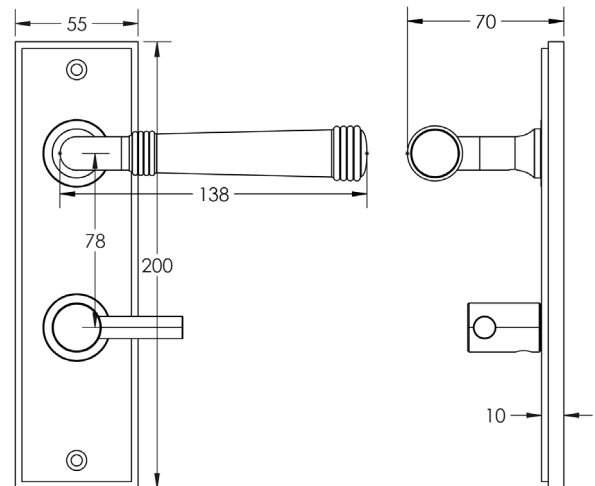

TECHNICAL DRAWING