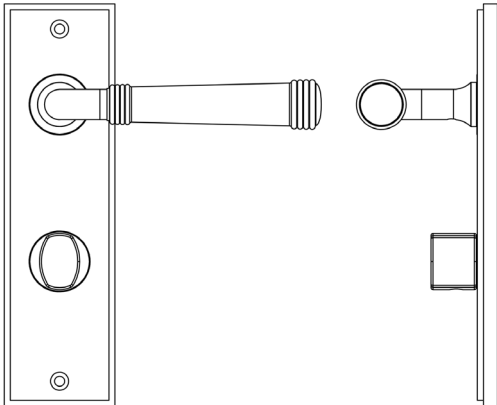

### CODE

**BUR-35DB-456DB-81DB**

### DESCRIPTION

**Lever On Plate With Turn & Release**

### PRODUCT SPECIFICATION

- 38mm centres
- Sprung
- Grade 4 corrosion
- Matt lacquered solid brass
- Back to back fixing recommended
- Suitable for doors 35-55mm
- *We strongly recommend requesting a sample before committing to any cutting or drilling*