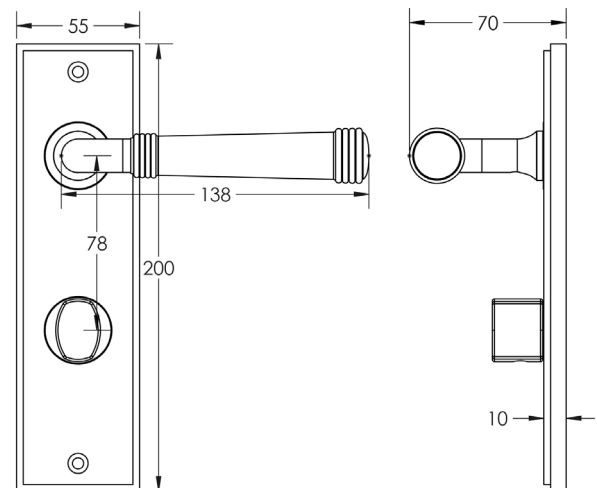

TECHNICAL DRAWING