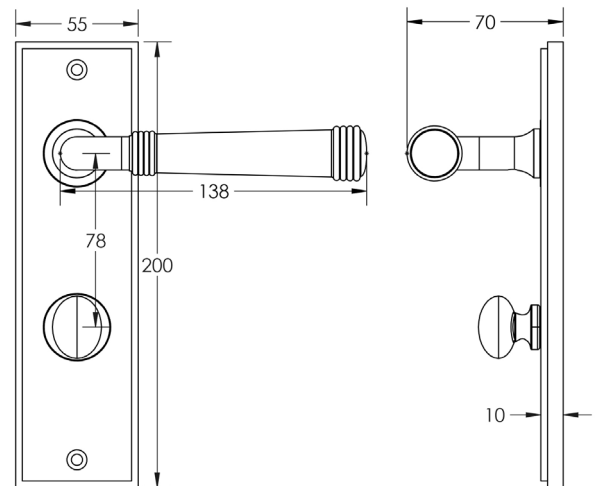

TECHNICAL DRAWING