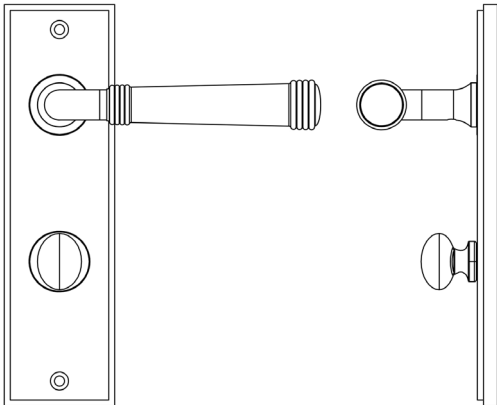

CODE

**BUR-35DB-456DB-80DB**

DESCRIPTION

**Lever On Plate With Turn & Release**

STANDARDS

PRODUCT SPECIFICATION

- 38mm centres
- Sprung
- Grade 4 corrosion
- Matt lacquered solid brass
- Back to back fixing recommended
- Suitable for doors 35-55mm
- *We strongly recommend requesting a sample before committing to any cutting or drilling*

TECHNICAL DRAWING

FINISHES

- Dark Bronze