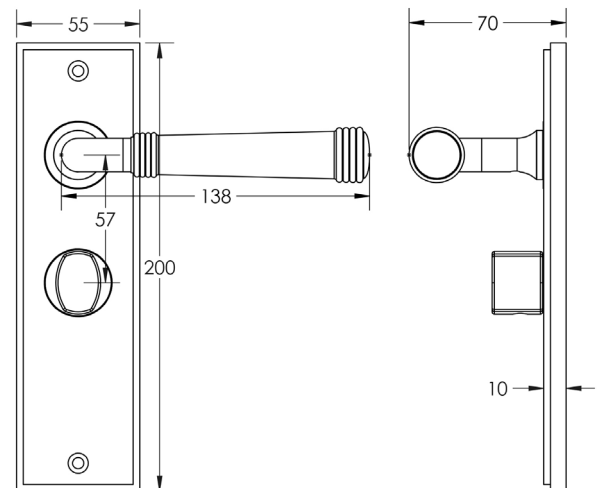

TECHNICAL DRAWING