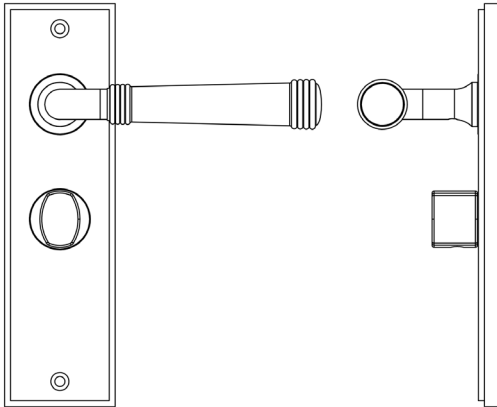

CODE

BUR-35DB-453DB-81DB

DESCRIPTION

Lever On Plate With Turn & Release

STANDARDS

PRODUCT SPECIFICATION

- 38mm centres
- Sprung
- Grade 4 corrosion
- Matt lacquered solid brass
- Back to back fixing recommended
- Suitable for doors 35-55mm
- *We strongly recommend requesting a sample before committing to any cutting or drilling*