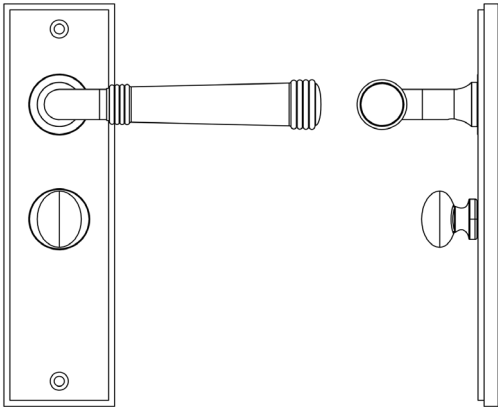

CODE

BUR-35DB-453DB-80DB

DESCRIPTION

Lever On Plate With Turn & Release

STANDARDS

PRODUCT SPECIFICATION

- 38mm centres
- Sprung
- Grade 4 corrosion
- Matt lacquered solid brass
- Back to back fixing recommended
- Suitable for doors 35-55mm
- *We strongly recommend requesting a sample before committing to any cutting or drilling*

TECHNICAL DRAWING

FINISHES

- Dark Bronze