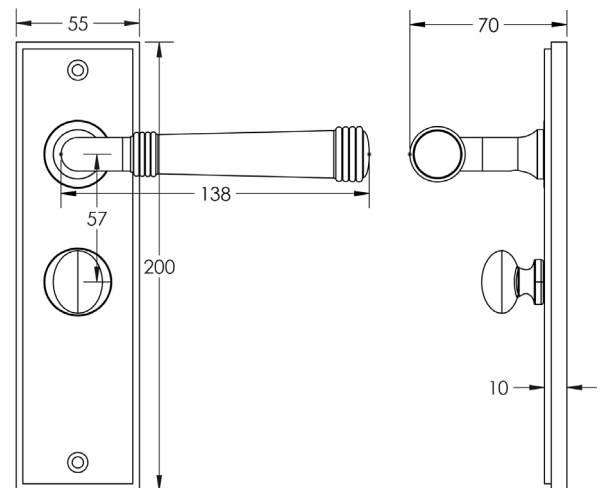

TECHNICAL DRAWING