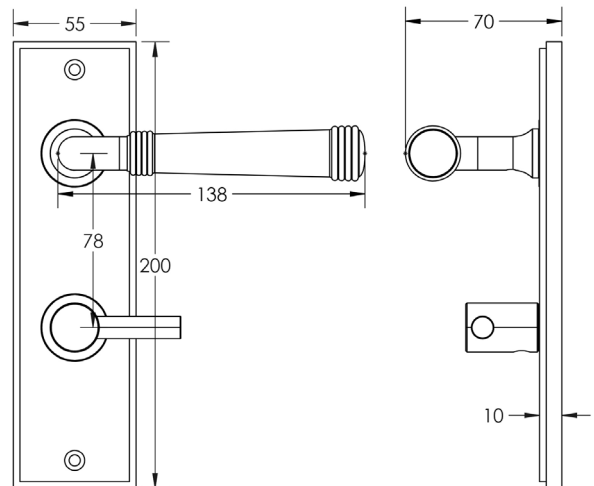

CODE

BUR-35AB-456AB-82AB

DESCRIPTION

Lever On Plate With Turn & Release

STANDARDS

PRODUCT SPECIFICATION

- 38mm centres
- Sprung
- Grade 4 corrosion
- Matt lacquered solid brass
- Back to back fixing recommended
- Suitable for doors 35-55mm
- *We strongly recommend requesting a sample before committing to any cutting or drilling*

TECHNICAL DRAWING

FINISHES

- Antique Brass