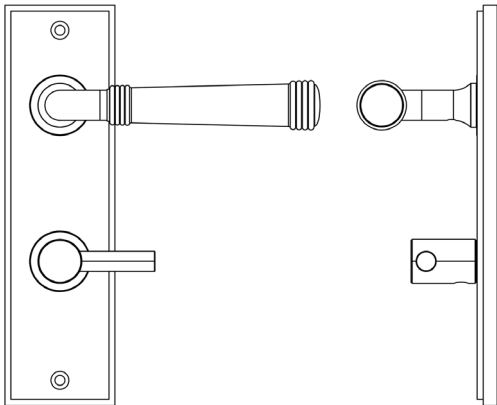

CODE

BUR-35AB-456AB-82AB

DESCRIPTION

Lever On Plate With Turn & Release

STANDARDS

PRODUCT SPECIFICATION

- 38mm centres
- Sprung
- Grade 4 corrosion
- Matt lacquered solid brass
- Back to back fixing recommended
- Suitable for doors 35-55mm
- *We strongly recommend requesting a sample before committing to any cutting or drilling*

TECHNICAL DRAWING

FINISHES

- Antique Brass