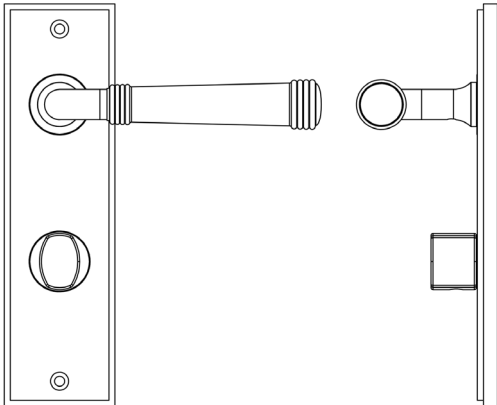

CODE

BUR-35AB-456AB-81AB

DESCRIPTION

Lever On Plate With Turn & Release

STANDARDS

PRODUCT SPECIFICATION

- 38mm centres
- Sprung
- Grade 4 corrosion
- Matt lacquered solid brass
- Back to back fixing recommended
- Suitable for doors 35-55mm
- *We strongly recommend requesting a sample before committing to any cutting or drilling*

TECHNICAL DRAWING

FINISHES

- Antique Brass