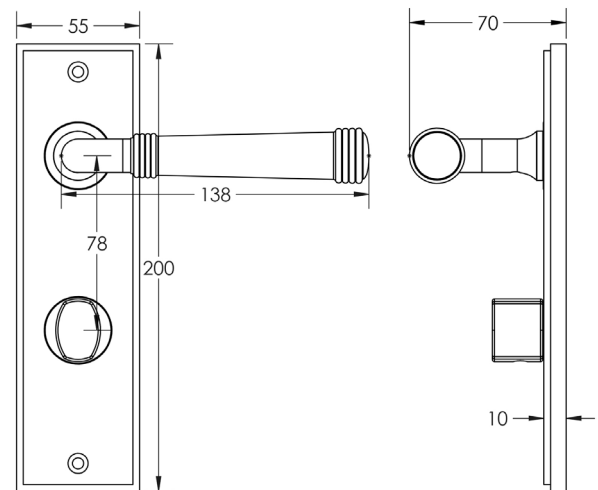

CODE

BUR-35AB-456AB-81AB

DESCRIPTION

Lever On Plate With Turn & Release

STANDARDS

PRODUCT SPECIFICATION

- 38mm centres
- Sprung
- Grade 4 corrosion
- Matt lacquered solid brass
- Back to back fixing recommended
- Suitable for doors 35-55mm
- *We strongly recommend requesting a sample before committing to any cutting or drilling*

TECHNICAL DRAWING

FINISHES

- Antique Brass