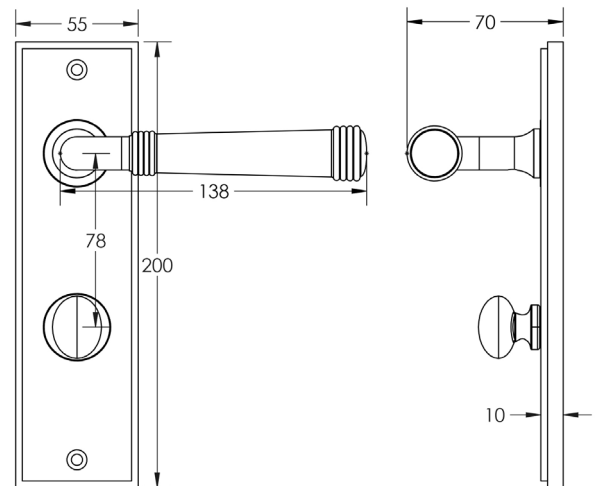

CODE

BUR-35AB-456AB-80AB

DESCRIPTION

Lever On Plate With Turn & Release

STANDARDS

PRODUCT SPECIFICATION

- 38mm centres
- Sprung
- Grade 4 corrosion
- Matt lacquered solid brass
- Back to back fixing recommended
- Suitable for doors 35-55mm
- *We strongly recommend requesting a sample before committing to any cutting or drilling*

TECHNICAL DRAWING

FINISHES

- Antique Brass