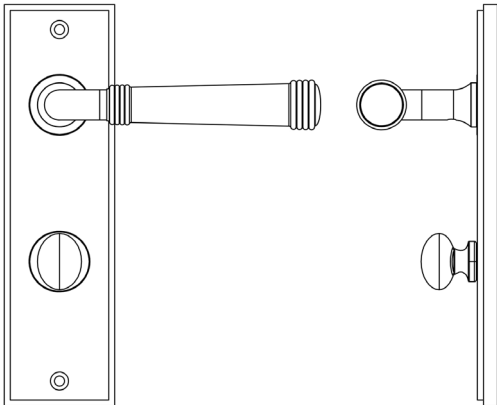

CODE

BUR-35AB-456AB-80AB

DESCRIPTION

Lever On Plate With Turn & Release

STANDARDS

PRODUCT SPECIFICATION

- 38mm centres
- Sprung
- Grade 4 corrosion
- Matt lacquered solid brass
- Back to back fixing recommended
- Suitable for doors 35-55mm
- *We strongly recommend requesting a sample before committing to any cutting or drilling*

TECHNICAL DRAWING

FINISHES

- Antique Brass