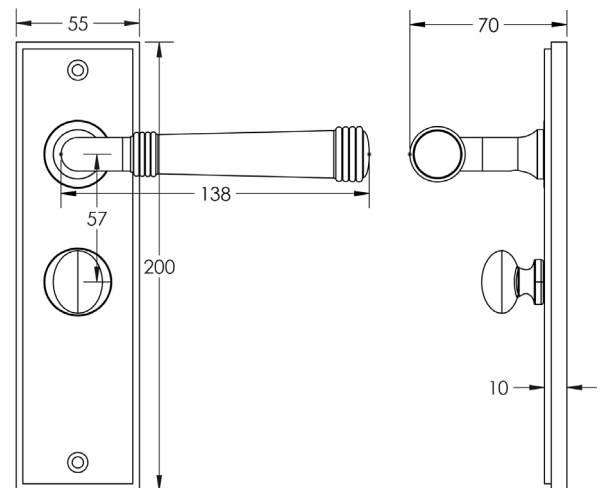

CODE

BUR-35AB-453AB-80AB

DESCRIPTION

Lever On Plate With Turn & Release

STANDARDS

PRODUCT SPECIFICATION

- 38mm centres
- Sprung
- Grade 4 corrosion
- Matt lacquered solid brass
- Back to back fixing recommended
- Suitable for doors 35-55mm
- *We strongly recommend requesting a sample before committing to any cutting or drilling*

TECHNICAL DRAWING

FINISHES

- Antique Brass