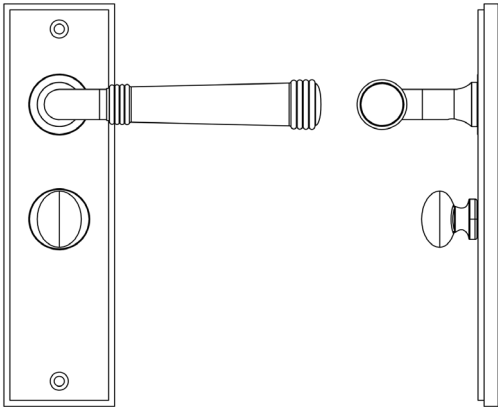

CODE

BUR-35AB-453AB-80AB

DESCRIPTION

Lever On Plate With Turn & Release

STANDARDS

PRODUCT SPECIFICATION

- 38mm centres
- Sprung
- Grade 4 corrosion
- Matt lacquered solid brass
- Back to back fixing recommended
- Suitable for doors 35-55mm
- *We strongly recommend requesting a sample before committing to any cutting or drilling*

TECHNICAL DRAWING

FINISHES

- Antique Brass