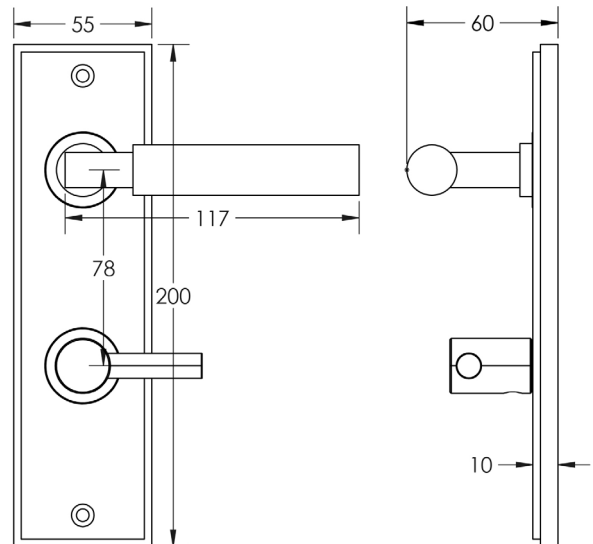

CODE

BUR-30SN-456SN-82SN

DESCRIPTION

Lever On Plate With Turn & Release

STANDARDS

PRODUCT SPECIFICATION

- 38mm centres
- Sprung
- Grade 4 corrosion
- Matt lacquered solid brass
- Back to back fixing recommended
- Suitable for doors 35-55mm
- *We strongly recommend requesting a sample before committing to any cutting or drilling*

TECHNICAL DRAWING

FINISHES

- Satin Nickel