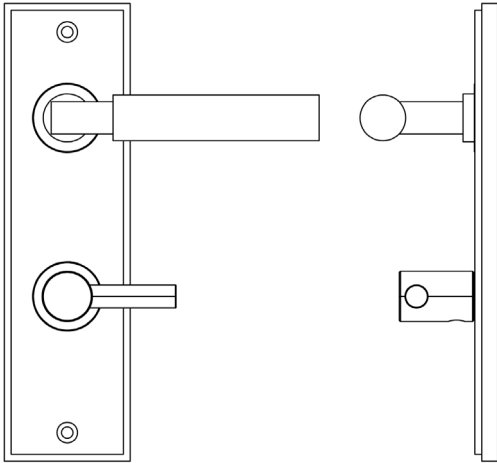

CODE

BUR-30SN-456SN-82SN

DESCRIPTION

Lever On Plate With Turn & Release

STANDARDS

PRODUCT SPECIFICATION

- 38mm centres
- Sprung
- Grade 4 corrosion
- Matt lacquered solid brass
- Back to back fixing recommended
- Suitable for doors 35-55mm
- *We strongly recommend requesting a sample before committing to any cutting or drilling*

TECHNICAL DRAWING

FINISHES

- Satin Nickel